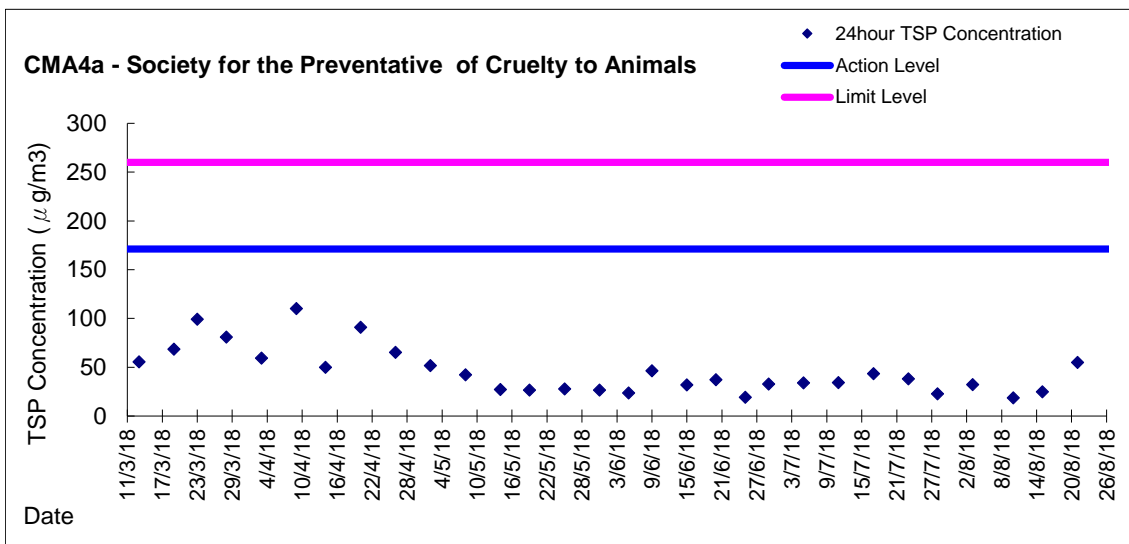

Graphic Presentation of 1 hour TSP Result

Graphic Presentation of 1 hour TSP Result

Graphic Presentation of 24 hour TSP Result

Graphic Presentation of 24 hour TSP Result