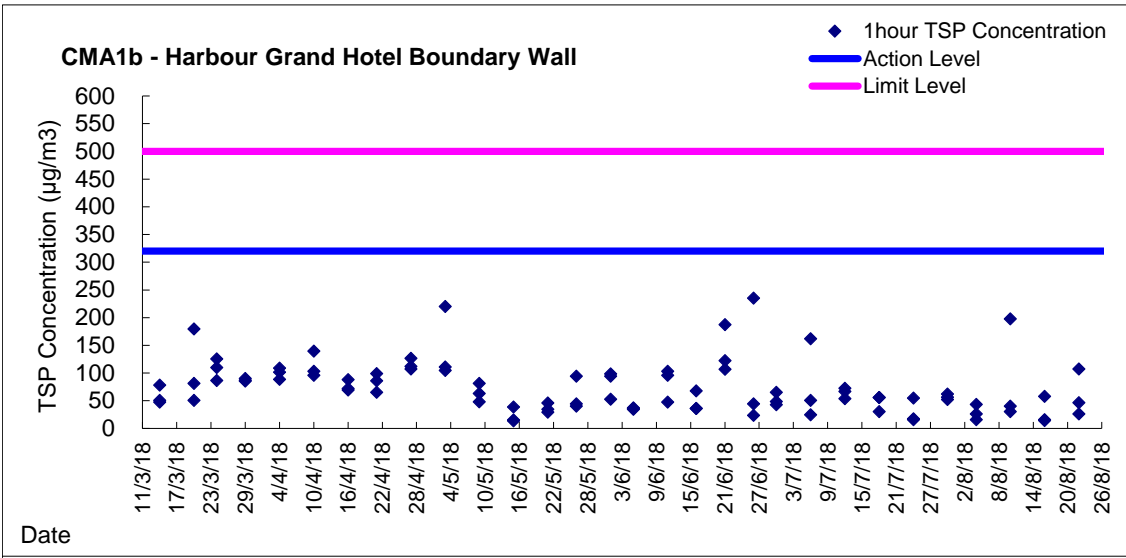

Graphic Presentation of 1 hour TSP Result

Graphic Presentation of 1 hour TSP Result

Graphic Presentation of 24 hour TSP Result

Graphic Presentation of 24 hour TSP Result