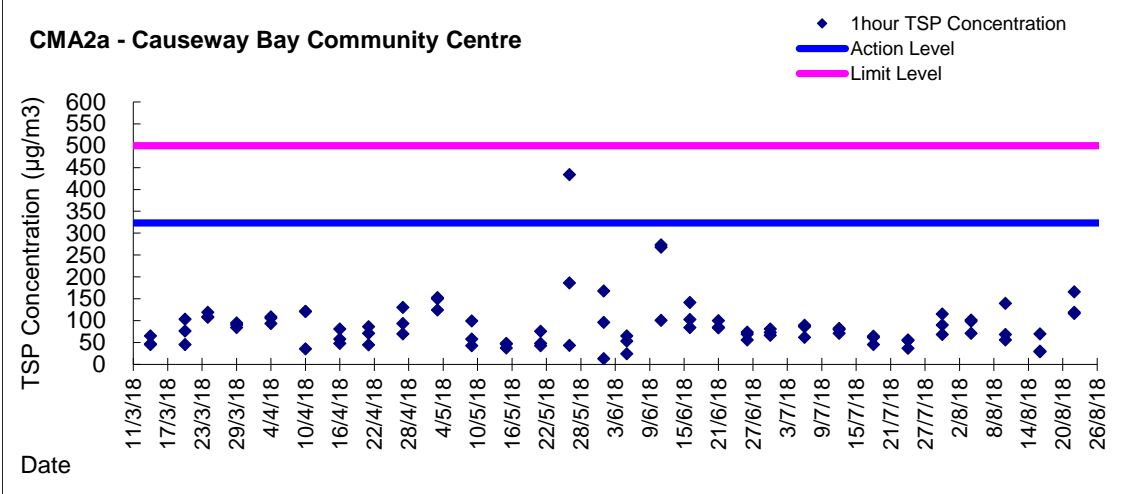

Graphic Presentation of 1 hour TSP Result

Graphic Presentation of 1 hour TSP Result

Graphic Presentation of 24 hour TSP Result

Graphic Presentation of 24 hour TSP Result