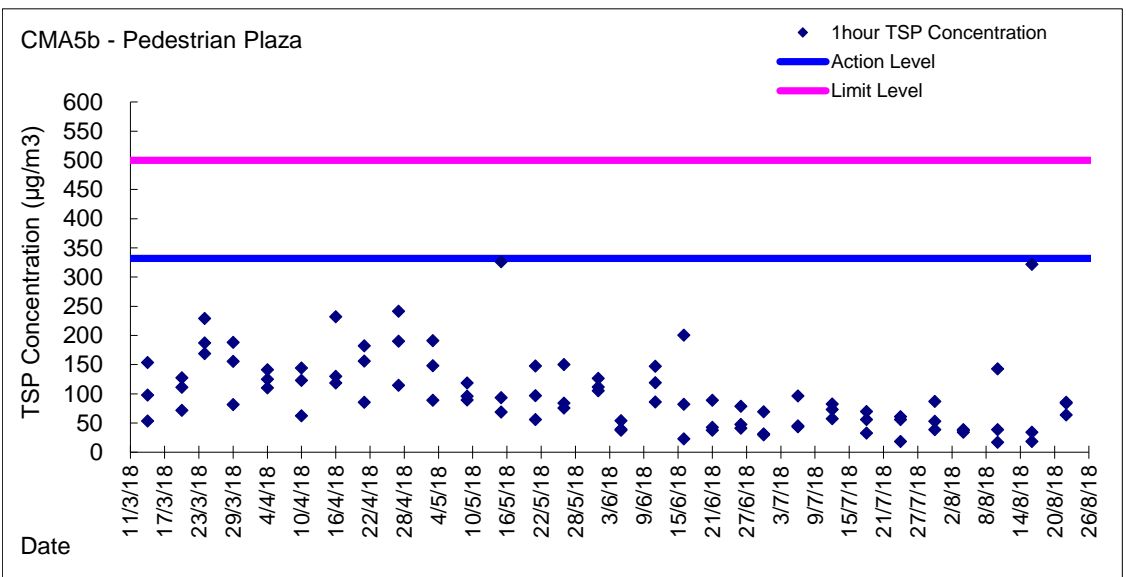

Graphic Presentation of 1 hour TSP Result

Graphic Presentation of 1 hour TSP Result

Graphic Presentation of 24 hour TSP Result

Graphic Presentation of 24 hour TSP Result