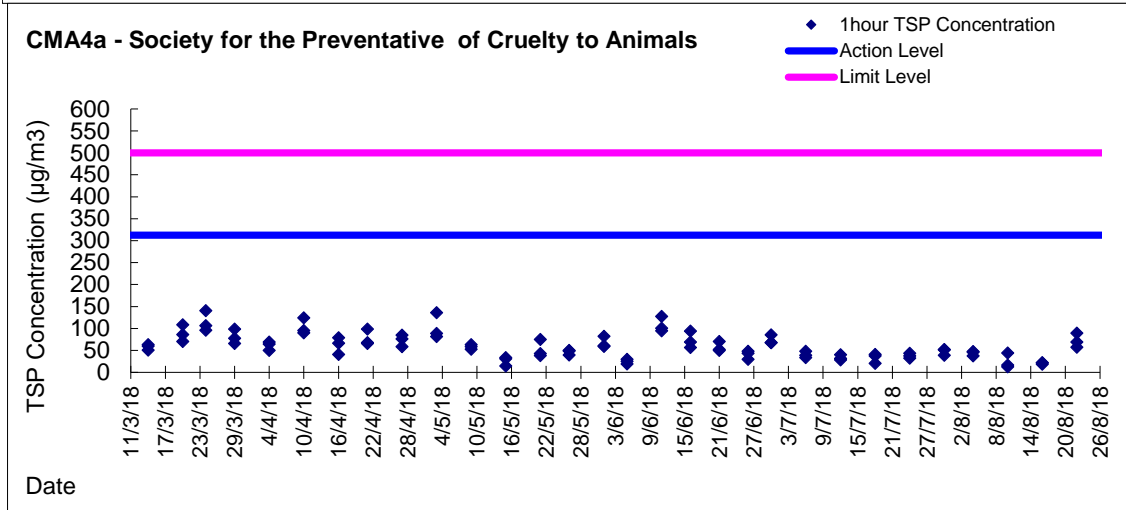

Graphic Presentation of 1 hour TSP Result

Graphic Presentation of 1 hour TSP Result

Graphic Presentation of 24 hour TSP Result

Graphic Presentation of 24 hour TSP Result