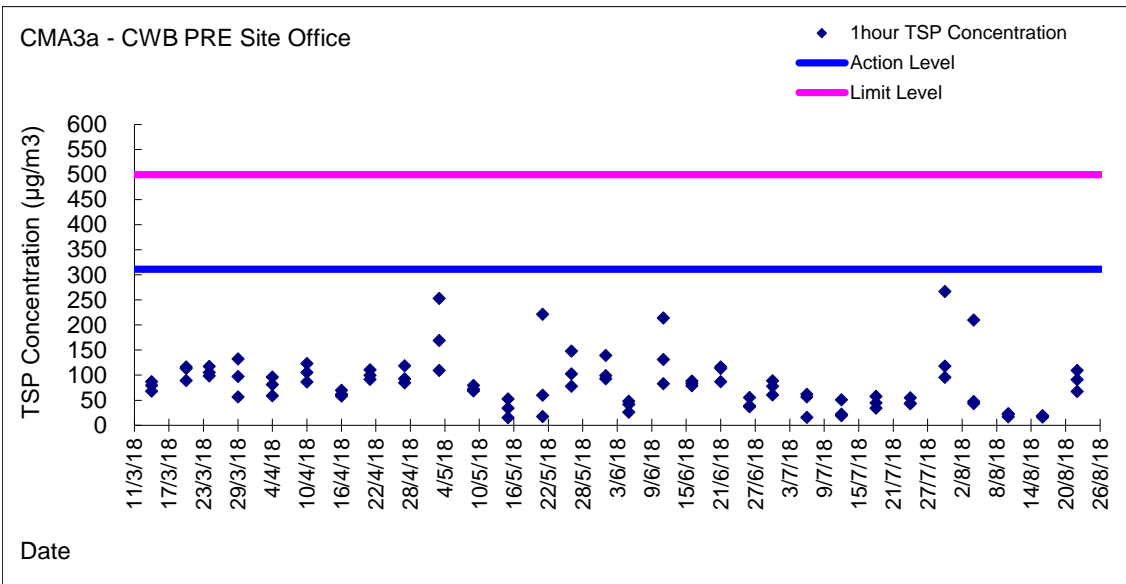

Graphic Presentation of 1 hour TSP Result

Graphic Presentation of 1 hour TSP Result

Graphic Presentation of 24 hour TSP Result

Graphic Presentation of 24 hour TSP Result