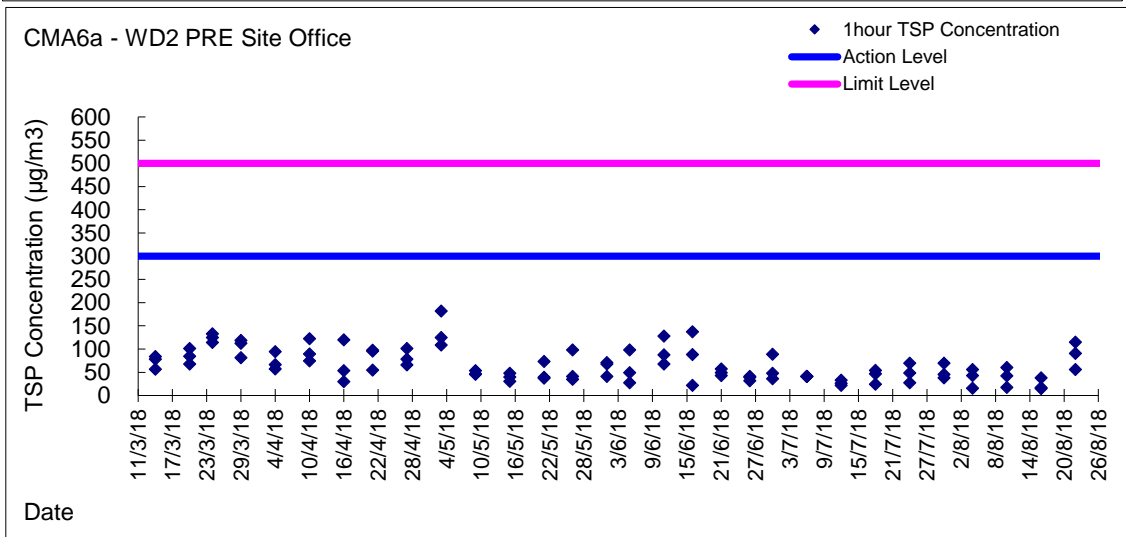

Graphic Presentation of 1 hour TSP Result

Graphic Presentation of 1 hour TSP Result

Graphic Presentation of 24 hour TSP Result

Graphic Presentation of 24 hour TSP Result