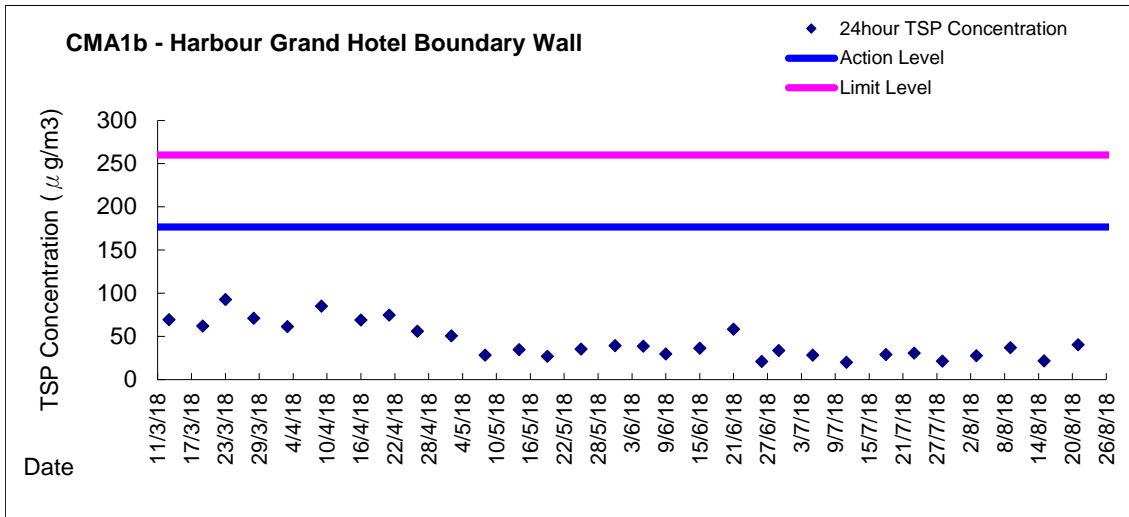

Graphic Presentation of 1 hour TSP Result

Graphic Presentation of 1 hour TSP Result

Graphic Presentation of 24 hour TSP Result

Graphic Presentation of 24 hour TSP Result