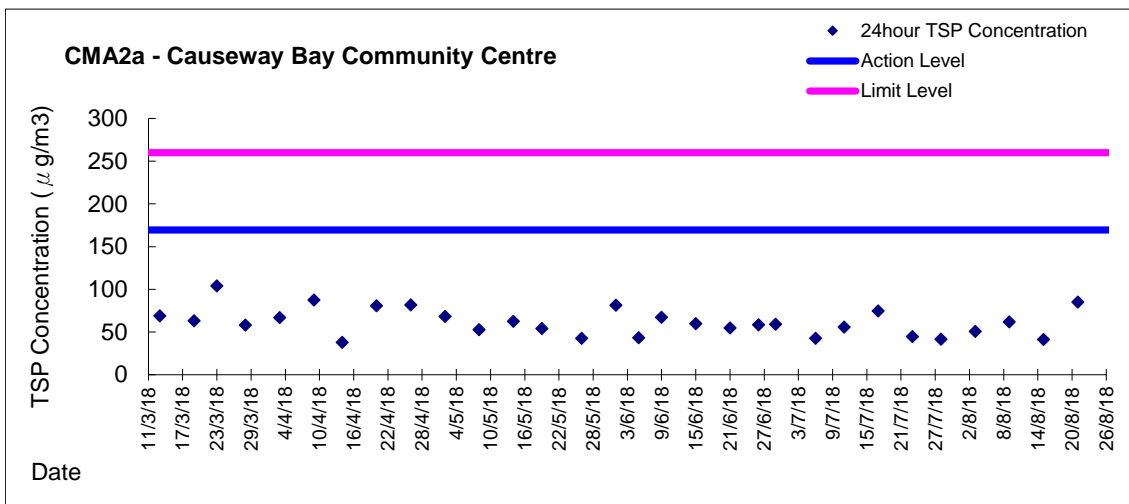

Graphic Presentation of 1 hour TSP Result

Graphic Presentation of 1 hour TSP Result

Graphic Presentation of 24 hour TSP Result

Graphic Presentation of 24 hour TSP Result